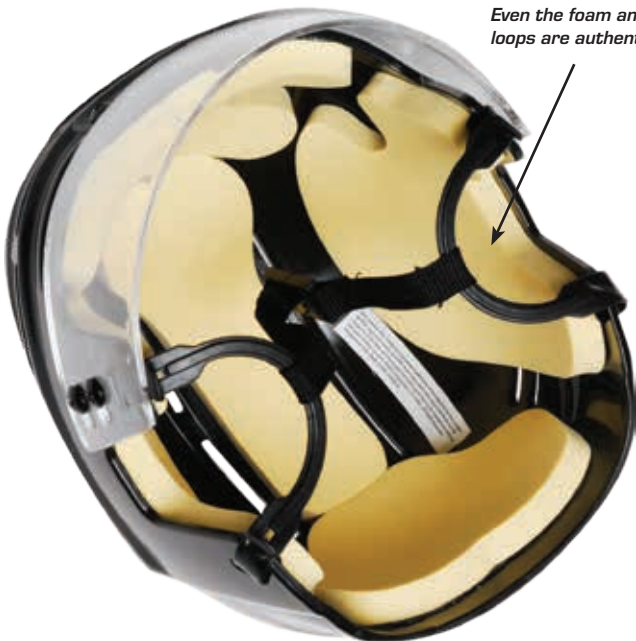

Select Your Favorite Team

SportStar proudly displays FatHead® in our offices. If you like this FatHead® the SKU is 71-71307 Alex Ovechkin..

NHL Mini Helmets – in Stock

Now you can have an authentic scale model of Bauer's hockey helmet. Everything is to scale and realistic down to the last detail, including the protective lining, ear loops, removable T-nuts, and chin strap. Even the eye shield is removable... just like the real thing.

Removable eye shield

Display Packaging Included

Even the foam and ear loops are authentic

Our retail packaging is designed to be used as a permanent display. The clear dome protects autographs and allows buyers to completely view this detailed replica without opening the package at the store. Shelf friendly and stackable.