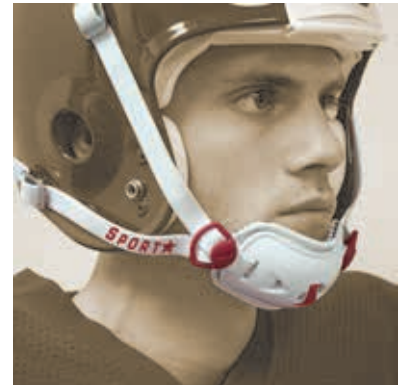

Our original strap splitter is ideal for longer faces and adjusts to any hookup.