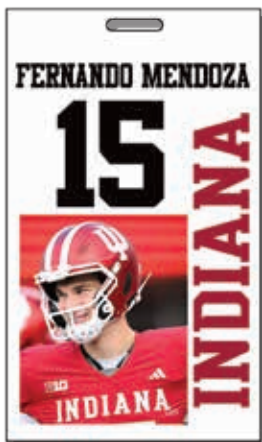

Locker Plates and Bag Tags

Locker Plates – Rigid Plastic or Flexible Adhesive

Locker plates can be made in any shape and size.

"We're all about protection at Air Force Athletics. Our athletes will protect our nation in the air. SportStar will protect them on the field."

*Dan Siermine
Associate Athletic Director, Equipment
Air Force Academy Athletic Corporation*

Luggage Tags

Get a high resolution image on plastic or laminated card stock. Pick a style to use with hanging strap or as an insert card. Luggage tags can be cut to shape at no extra charge.