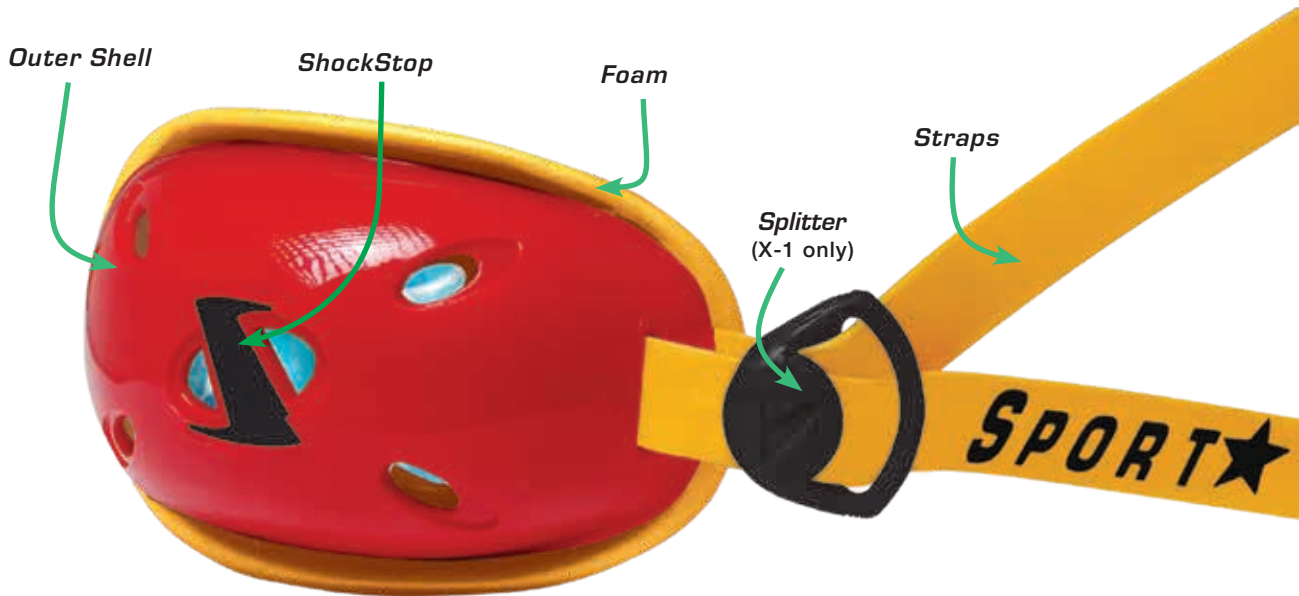

Custom Color Combinations

Scan QR Code to customize

OVER A MILLION COLOR COMBINATIONS

No one offers more custom color combinations than SportStar. Pick your colors piece by piece to create a unique chinstrap.

Visit sportstargear.com to configure your own custom color ChinStrap.

Custom Printed Straps

Get custom straps printed with your school or team name. Straps are embossed to ensure that the printing will last through weather, rough play and cleaning.

CLEMSON TIGERS

MICHIGAN

TAR HEELS

HUSKERS