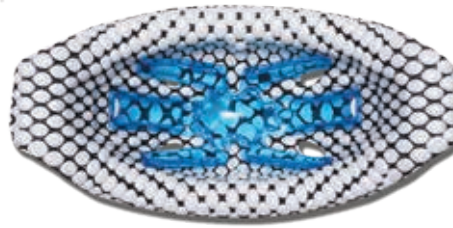

2 Sizes: S-M & L-XL

O₂ Hurricane

Our medical grade foam with our hurricane pattern grips your face while delivering a soft fit.

Foam Colors: White or Black

2 Sizes: S-M & L-XL

SportStar proudly displays FatHead® in our offices. If you like this FatHead® the SKU is 1900-00048-001 Patrick Mahomes.

Evolution

Our Hydraulic Action GelPad delivers a perfect fit that conforms to the shape of your face. Our non slip foam fabric keeps your chinstrap secure and helps wick away moisture.

*Foam Colors: Black or White
Size L-XL only*