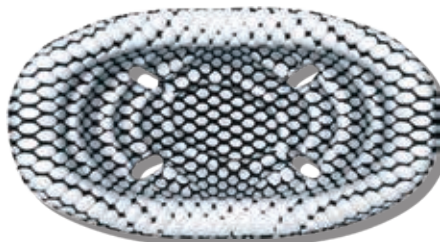

The "Evo" combines the best of the Gx-4 and the T-Rex foam which grips your face and wicks away moisture.

Foam Colors: White, Black

All Black also available in size L-XL only

2 Sizes: S-M & L-XL

T-Rex Hurricane Gel

The non slip foam fabric in combination with our hurricane pattern keeps your chinstrap secure and helps wick away moisture. Gel Pad adds comfort and reduces shock.

Foam Color: White, Black

2 Sizes: S-M & L-XL