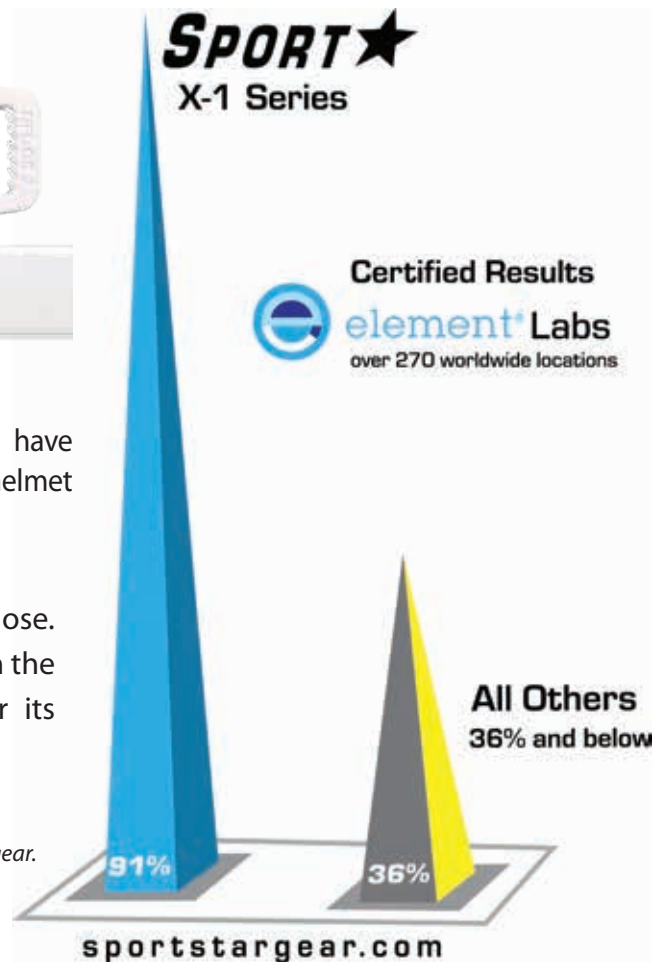

Our connection hardware and straps have proven on field to provide the best helmet security available.

SportStar gear is the very best and nothing else comes close. Because of the superiority of SportStar gear, it is found on the best players and chosen by equipment managers for its outstanding protection, reliability, and comfort.*

* We are the choice of champions. *SportStar does not pay anyone to use our gear.*