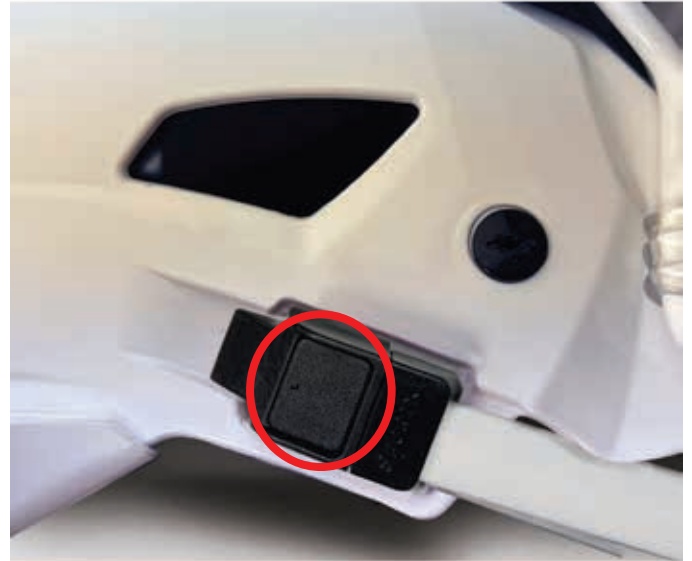

*Arnie Alcantar
Football Equipment Coordinator
Oregon State University*

Our secure adapter replaces the SpeedFlex Cam-Loc system, installs in seconds. Use it with a traditional buckle and snap chinstrap.

Available in black, white, red and royal.

Our adapter has been worn by thousands of players who prefer a traditional buckle..

Axiom and SpeedFlex Chinstraps

QuickClick

Introducing QuickClick, the ultimate chinstrap fastening solution for helmets with a pull to tighten connection.

Strap connector "CLICKS" into place on helmet connector

Push button to quickly disconnect chinstrap.

QuickClick delivers a secure, repeatable, and consistent fit. Its stealth design ensures a clean helmet look. The "click" confirms your chinstrap is securely attached every time.