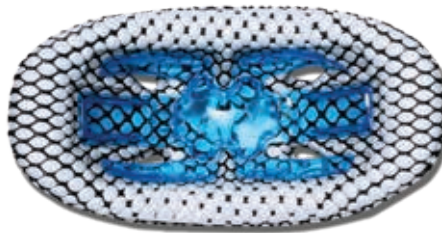

*Foam Colors: Black or White
Size L-XL only*

O₂ Hurricane

Our medical grade foam with our hurricane pattern grips your face while delivering a soft fit.

*Foam Colors: Black or White
Size L-XL only*

X-1 ChinStraps

4 vent design

Ergonomic Fit

2 Strap splitter options

Our new button allows a better fit for helmets with large forward jaw pads and adjusts to any hookup.

Our original strap splitter is ideal for longer faces and adjusts to any hookup.

Gx-4 Gel

Our Hydraulic Action GelPad delivers a perfect fit that conforms to the shape of your face. Our medical grade foam delivers a soft fit.

Foam Colors: 16 Popular Team Colors

2 Sizes: S-M & L-XL

Evolution