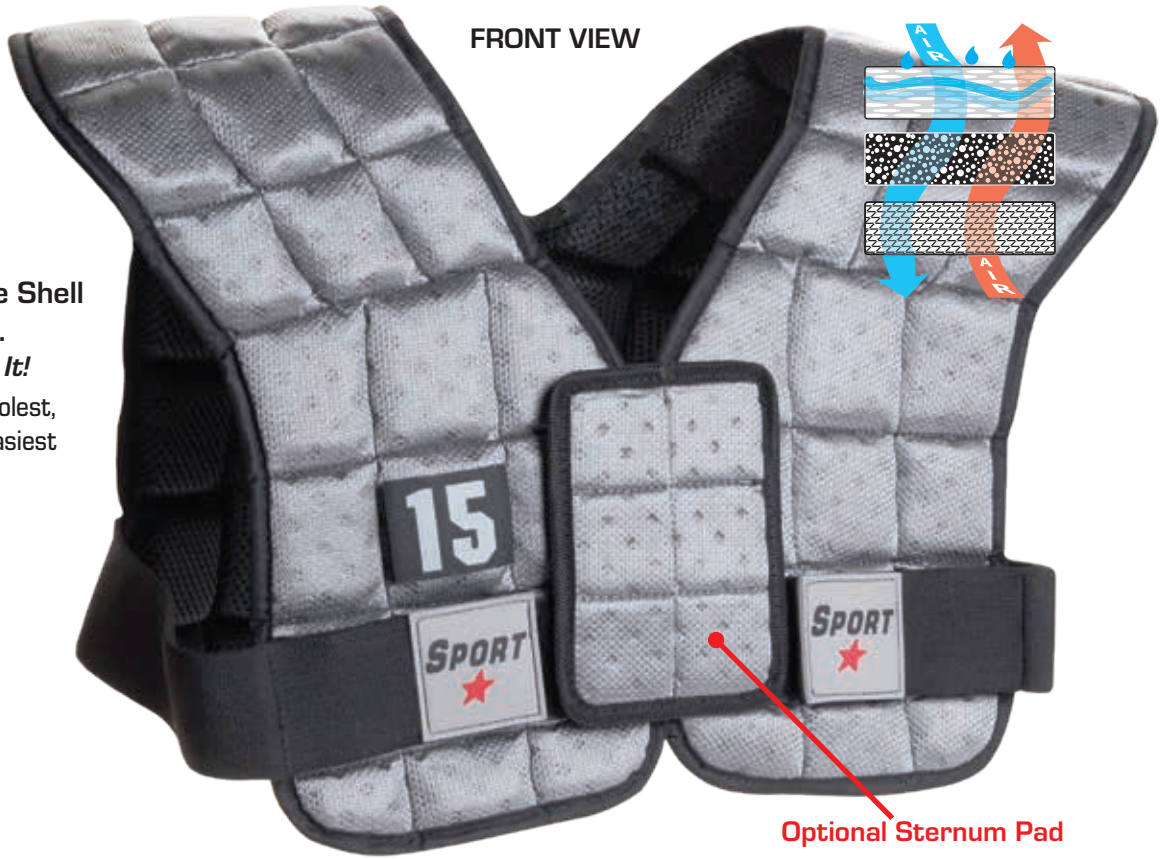

Soft Shell Practice Pad

MACHINE WASHABLE

BREATHABLE

The Best Practice Shell
Ever Made...
We Guarantee It!
It's the lightest, coolest,
most durable and easiest
to care for.