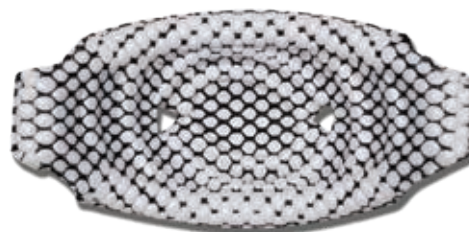

* We are the choice of champions. *SportStar does not pay anyone to use our gear.*

Victory Series – (REG) Regular & Small Fit

2 Vent Design

**Regular
Fit**

T-Rex Hurricane Gel

The non slip foam fabric in combination with our hurricane pattern keeps your chinstrap secure and helps wick away moisture. Gel Pad adds comfort and reduces shock.

Foam Colors: White or Black

2 Sizes: S-M & L-XL

T-Rex Hurricane

The non slip foam fabric in combination with our hurricane pattern keeps your chinstrap secure and helps wick away moisture.

Foam Colors: White or Black