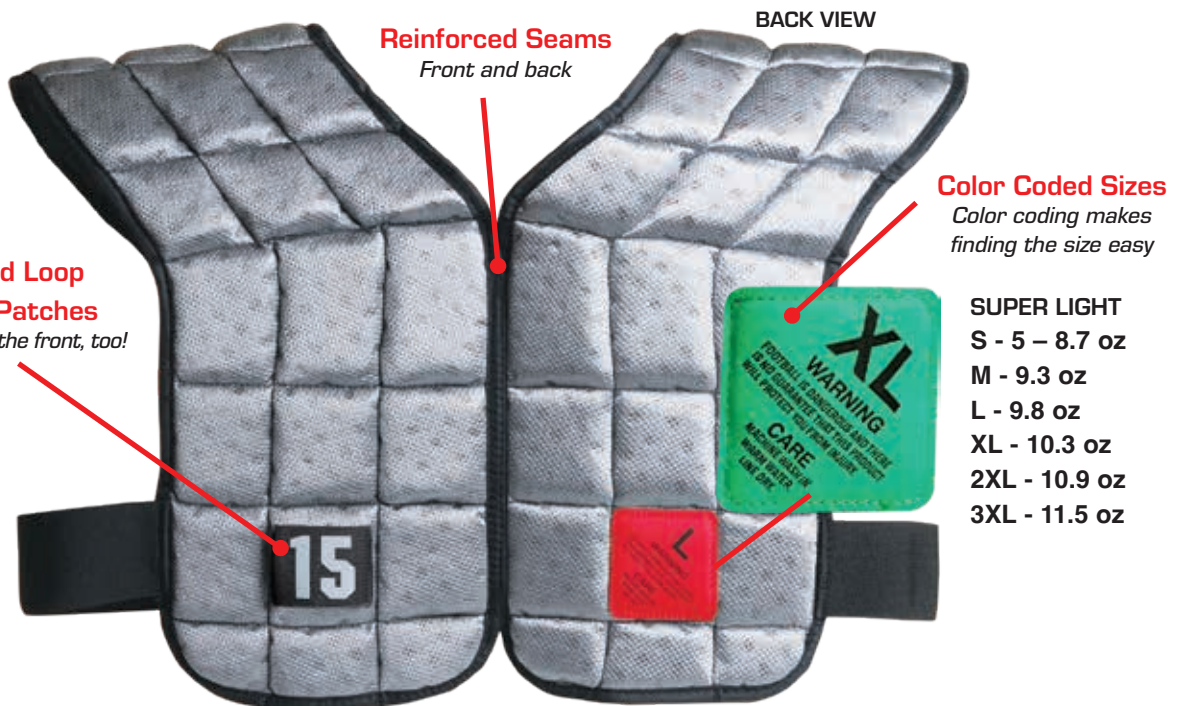

Soft Shell Practice Pad

MACHINE WASHABLE

BREATHABLE

The Best Practice Shell
Ever Made...
We Guarantee It!
It's the lightest, coolest,
most durable and easiest
to care for.