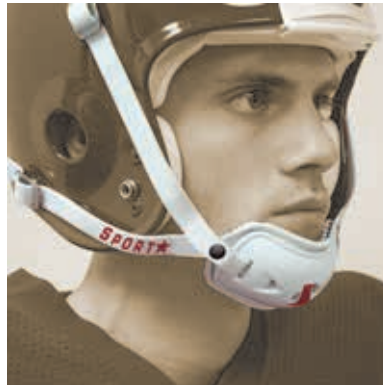

2 Strap splitter options

Our new button allows a better fit for helmets with large forward jaw pads and adjusts to any hookup.