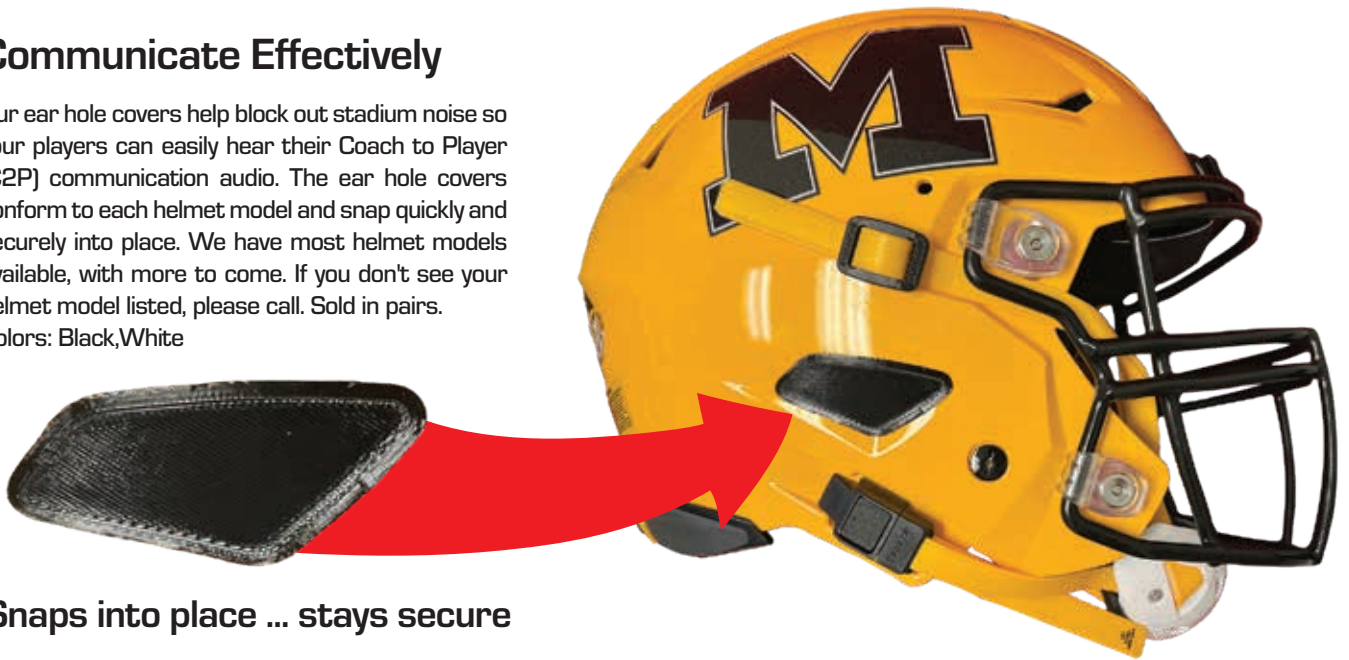

Communicate Effectively

Our ear hole covers help block out stadium noise so your players can easily hear their Coach to Player (C2P) communication audio. The ear hole covers conform to each helmet model and snap quickly and securely into place. We have most helmet models available, with more to come. If you don't see your helmet model listed, please call. Sold in pairs.

Colors: Black, White

Snaps into place ... stays secure