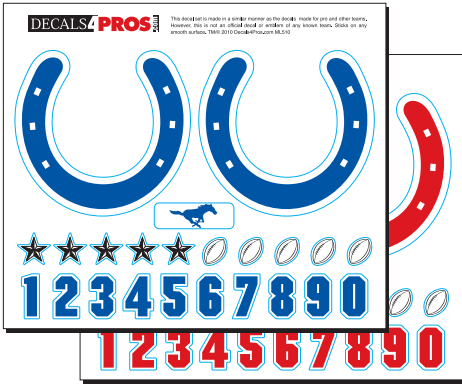

Black Puck

These five awards are only available on the HOCKEY COMBO sheet.

Baseball Diamond

Baseball

Baseball Demon

Home Run

Stolen Base

Baseball RBI

Softball

Softball w/flames

Softball RBI

Softball Diamond

**AWARDS
 SHOWN ARE
 ACTUAL SIZE
 1" Circle**

Helmet Decals

Stripes

1" wide

3/4" wide

1/2" wide

2" tall

Numbers

1 1/2" tall

00-99 Circle Number sets

Baseball and Softball Helmet Decals

SportStar designed the helmet decal package that has been used by MLB and top college teams. We can design a big league look for your team. Our All-In-One custom decal sets come with a front logo, team name decal, numbers 0-9 and a top button cover.